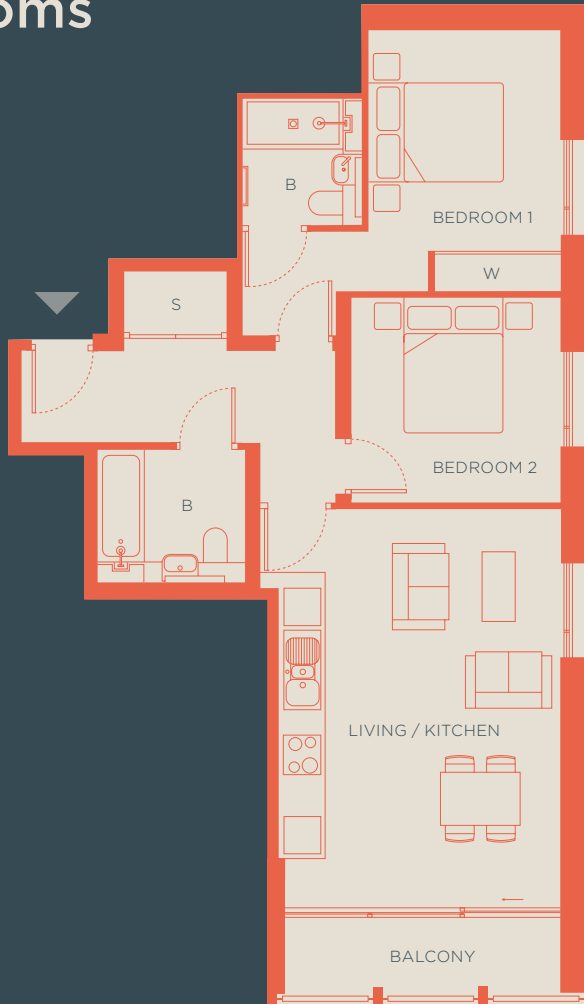

Type Three

Apartment 4, 8, 12

Third, Fourth, Fifth Floors

68.1m² (733ft²)

Two Bedrooms

PLANS

FIFTH

FOURTH

THIRD

SECOND

CAMBRIDGE
HEATH ROAD

PARADISE GARDENS

LIVING / KITCHEN
 BEDROOM 01
 BEDROOM 02
 BALCONY

5.6 x 4.2m (18'5" x 13'9")
 4.8 x 3.9m (15'9" x 12'10")
 3.2 x 3.1m (10'6" x 10'2")
 6m² (65ft²)

B BATHROOM
 S STORAGE
 W WARDROBE